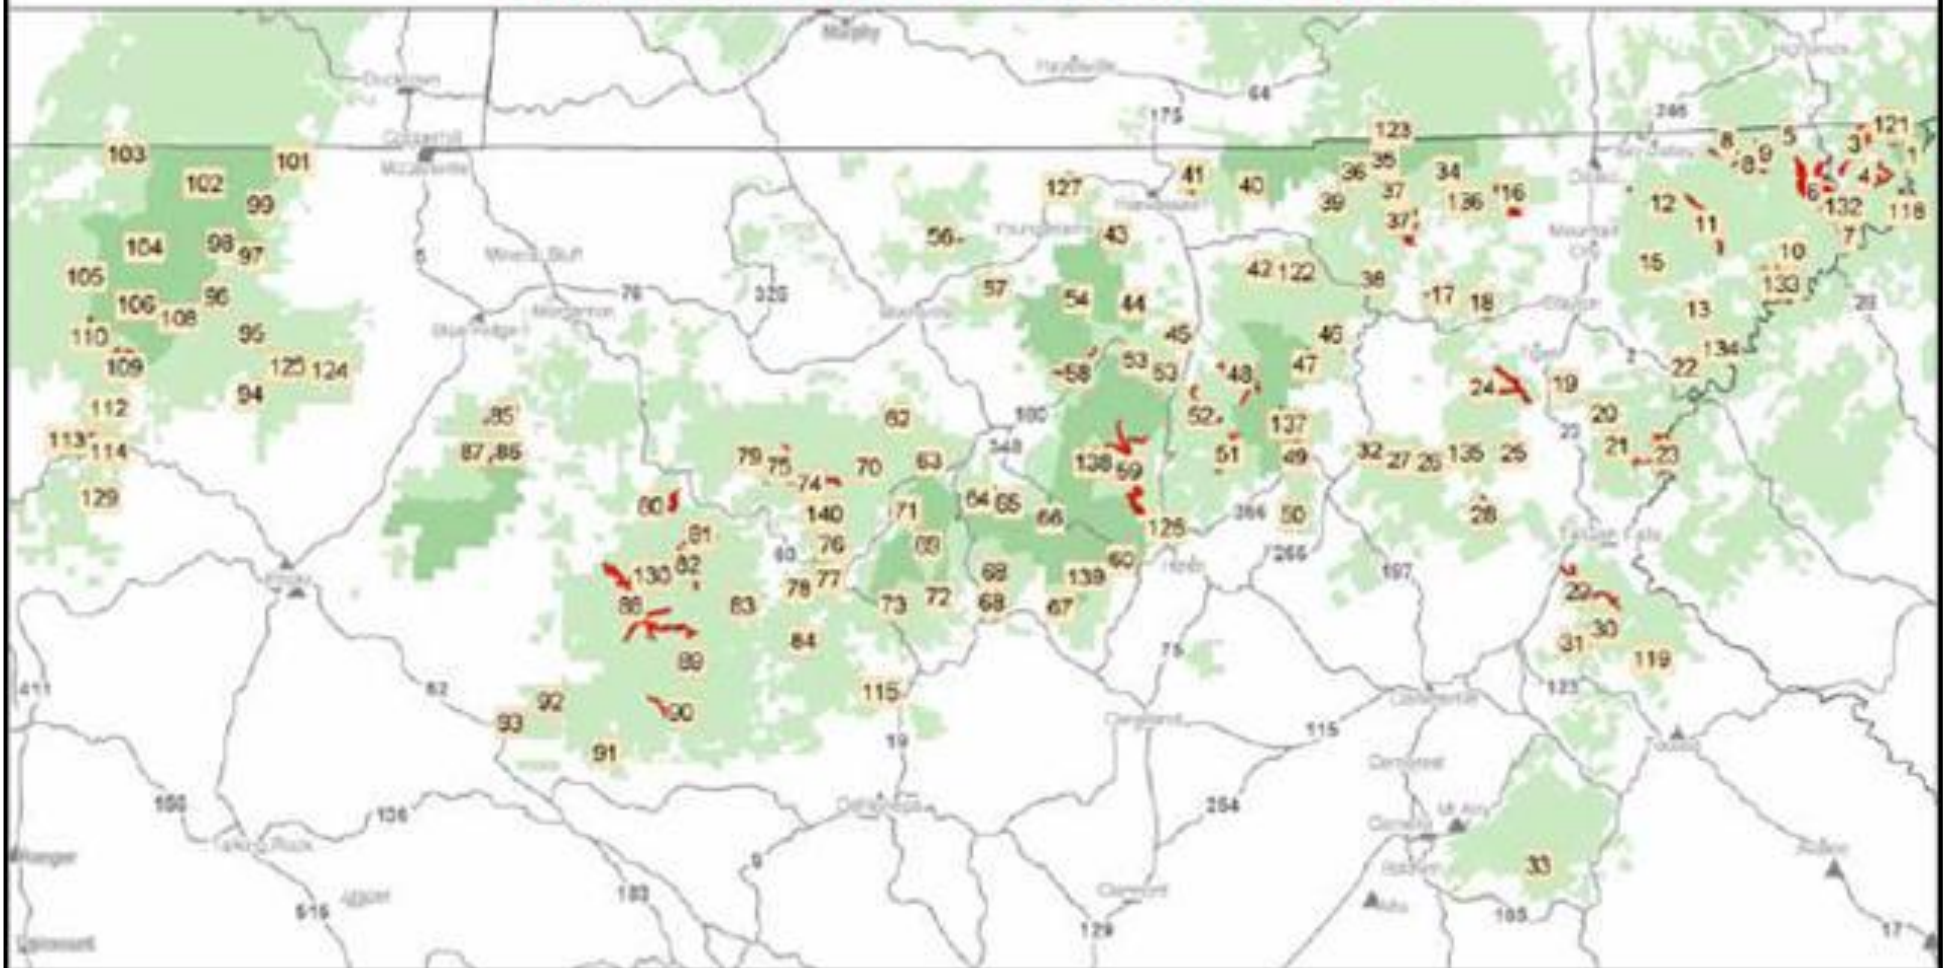

# Chattahoochee National Forest

**Hemlock Woolly Adelgid  
Alternative 4**

-  Selected Sites
-  National Forest Land
-  Wilderness Area
-  Highway
-  Town

Data shown on this map are for reference only. The Forest Service strives to obtain accurate and precise data; however, there are possibly some errors in these data.