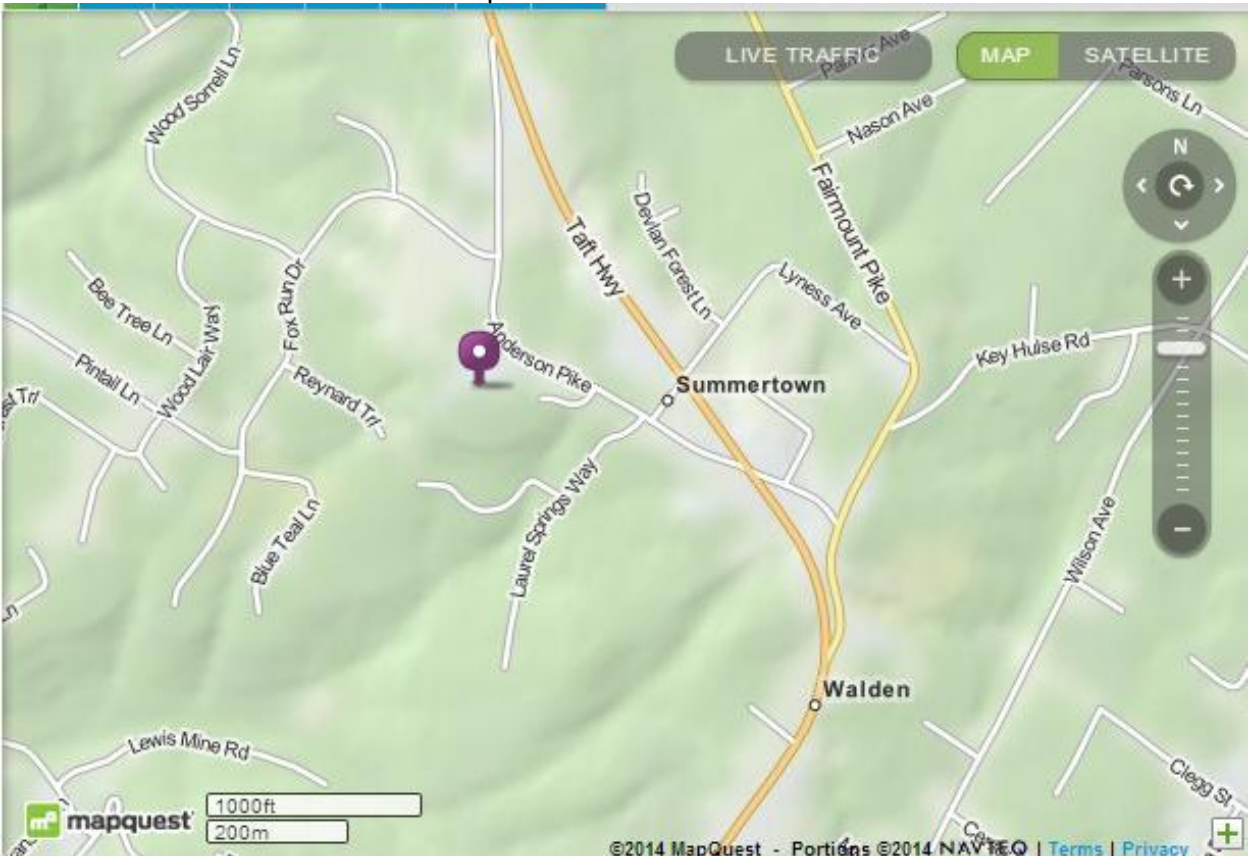

Bachman Community Center, 2815 Anderson Pike, Signal Mountain, TN 37377

To Lone Oak ↑ and Dunlap

To Signal Mountain ↓ and Chattanooga