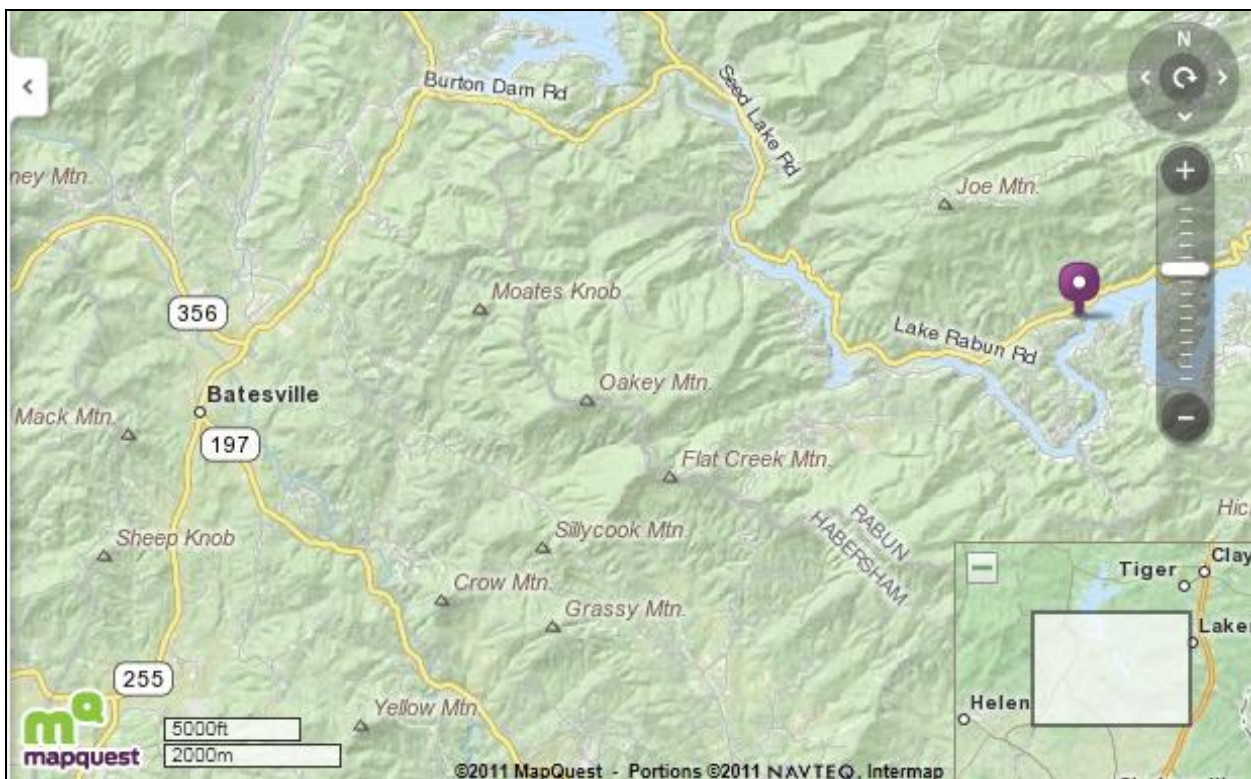

Directions to Bob Pledger's home, 49 Pinto Lane in Lakemont. Phone 706-212-2833

From Clarkesville, take 197 north to Batesville.

(Directions from Clayton start on page 3)

Continue on 197 north. Turn right onto Burton Dam Rd.

Burton Dam Rd. becomes Seed Lake Rd. and then becomes Lake Rabun Rd.

Turn right onto King's Row Rd., then left onto Pinto Lane. #49 is on the left.

Bob's house has a circular driveway; please enter by the first drive (to the left of the house).

From Clayton, take 441 south to Wiley.
Turn right onto the Wiley Connector.
Immediately turn left onto Old Ga 441 south to Lakemont.
Continue on Old Ga 441 south.
Old Ga 441 becomes Lake Rabun Rd.
Turn left onto King's Row Rd., then left onto Pinto Lane. #49 is on the left.
Bob's house has a circular driveway; please enter by the first drive (to the left of the house).