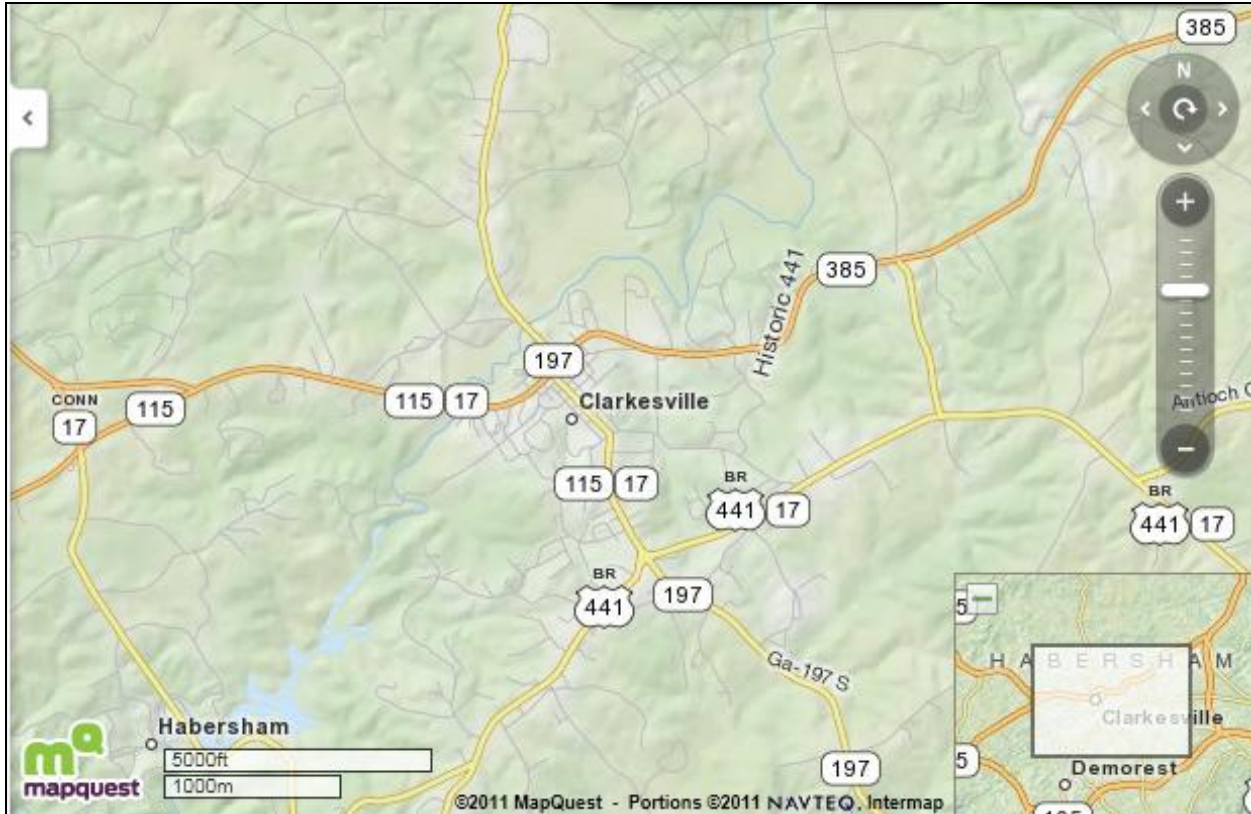

Directions to Bob Pledger's home, 49 Pinto Lane in Lakemont. Phone 706-212-2833

From Clarkesville, take 197 north to Batesville.

(Directions from Clayton start on page 3)

Continue on 197 north. Turn right onto Burton Dam Rd.

Burton Dam Rd. becomes Seed Lake Rd. and then becomes Lake Rabun Rd.

Turn right onto King's Row Rd., then left onto Pinto Lane. #49 is on the left.

Bob's house has a circular driveway; please enter by the first drive (to the left of the house).

From Clayton, take 441 south to Wiley.
Turn right onto the Wiley Connector.
Immediately turn left onto Old Ga 441 south to Lakemont.
Continue on Old Ga 441 south.
Old Ga 441 becomes Lake Rabun Rd.
Turn left onto King's Row Rd., then left onto Pinto Lane. #49 is on the left.
Bob's house has a circular driveway; please enter by the first drive (to the left of the house).