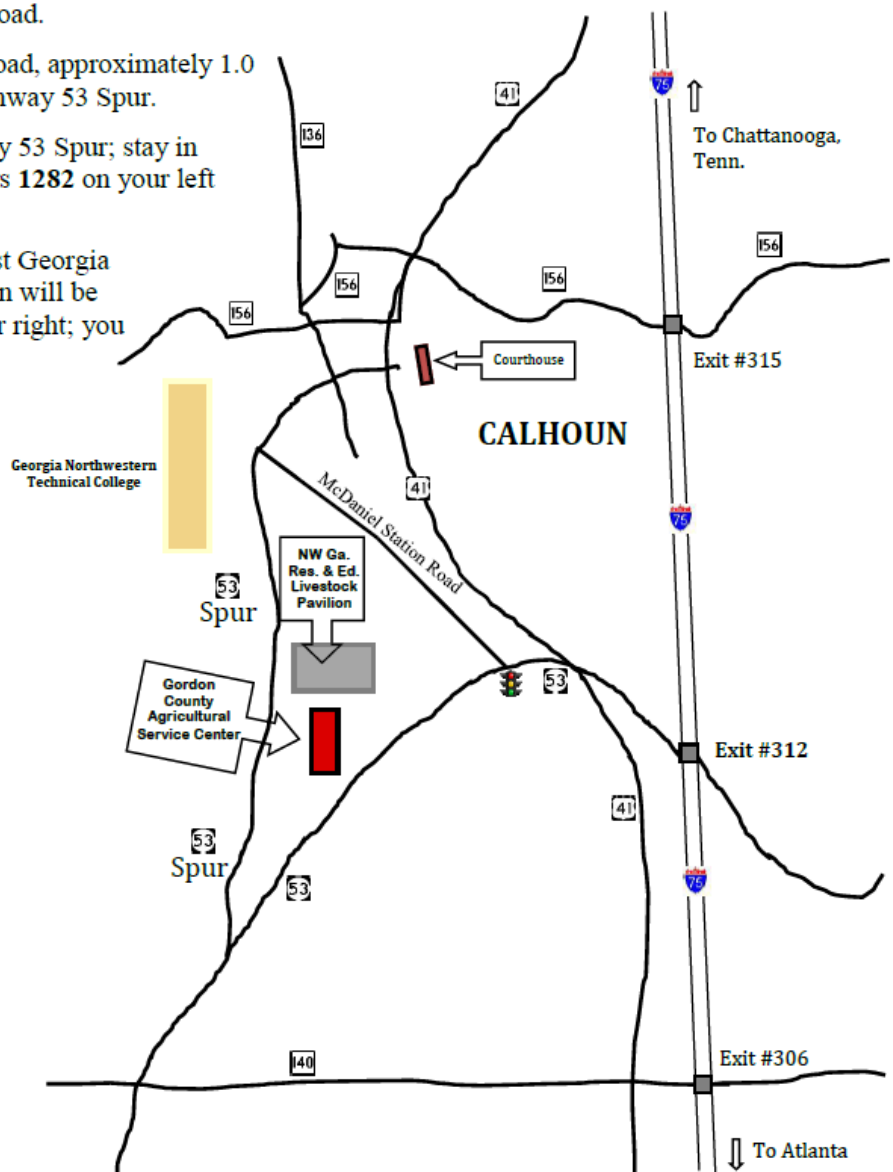

See next page for additional detail.

Gordon County Agricultural Service Center

GPS purposes: 1282 Highway 53 Spur, SW · Calhoun, Georgia 30701

From Interstate 75—

- Take Exit #312; turn onto Highway 53 W; travel approximately 2.5 miles; you will be at a traffic light and need to be in the right turning lane; turn right onto McDaniel Station Road.
- Travel the length of McDaniel Station Road, approximately 1.0 mile; At the stop sign, turn left onto Highway 53 Spur.
- Travel approximately .2 mile on Highway 53 Spur; stay in left lane; there is a sign with the numbers 1282 on your left and that is where you need to turn.
- Once you have turned left; the Northwest Georgia Research & Education Livestock Pavilion will be in front of you; take the driveway to your right; you have arrived at your destination.

From Rome —

- Traveling on Highway 53 E, you will come to where Highway 53 and Highway 53 Spur meet; you will need to be in the left lane and take Highway 53 Spur.
- Once on Highway 53 Spur, get and stay in the right lane and travel approximately 1.3 miles; there is a sign with the numbers 1282 on your right and that is where you need to turn.
- Once you have turned right; the Northwest Georgia Research & Education Livestock Pavilion will be in front of you; take the driveway to your right; you have arrived at your destination.