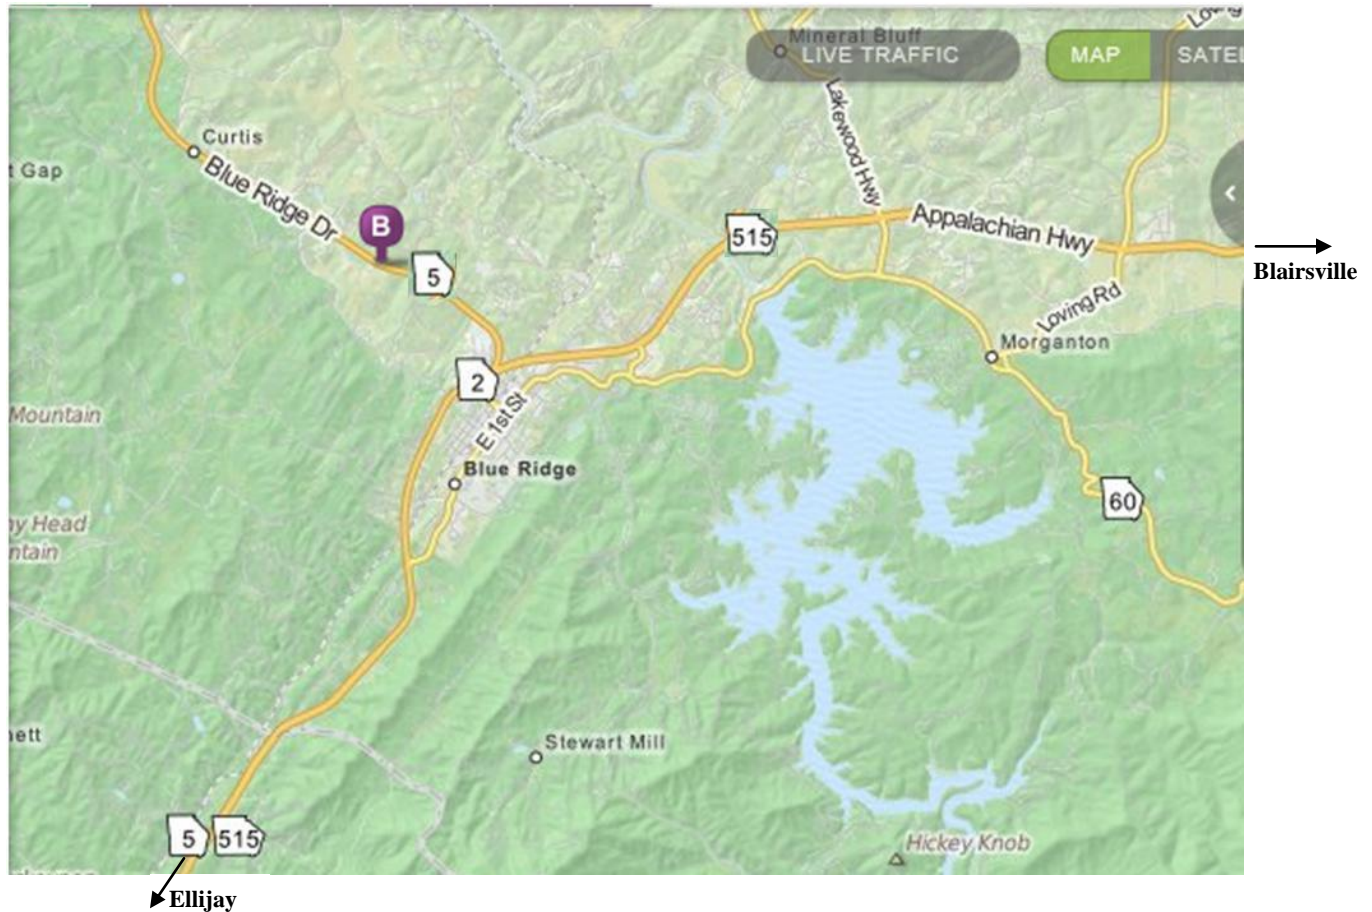

Map & Driving Directions

Trail Town Celebration 2013 at Mercier Apple House

Saturday, April 13, 2013 10 a.m. to 5 p.m. Finish line of Adventure Race at Mercier Apple House, 8660 Blue Ridge Dr. (also called Ga Hwy 5), Blue Ridge, GA30513, (706) 632-3411.

From Ellijay – Take Hwy 5 / 515 north 13.8 miles to Blue Ridge. Turn left on Blue Ridge Dr. (also called Hwy 5 / 76) and go 1.5 miles. Mercier is on the left.

From Blairsville – Take Hwy 76 / 515 west 22.2 miles to Blue Ridge. Turn right on Blue Ridge Dr. (also call Hwy 5 / 76) and go 1.5 miles. Mercier is on the left.

From McCayesville – Take Hwy 5 south 8.6 miles toward Blue Ridge. Mercier is #8660 Blue Ridge Dr (Hwy 5) on the right.