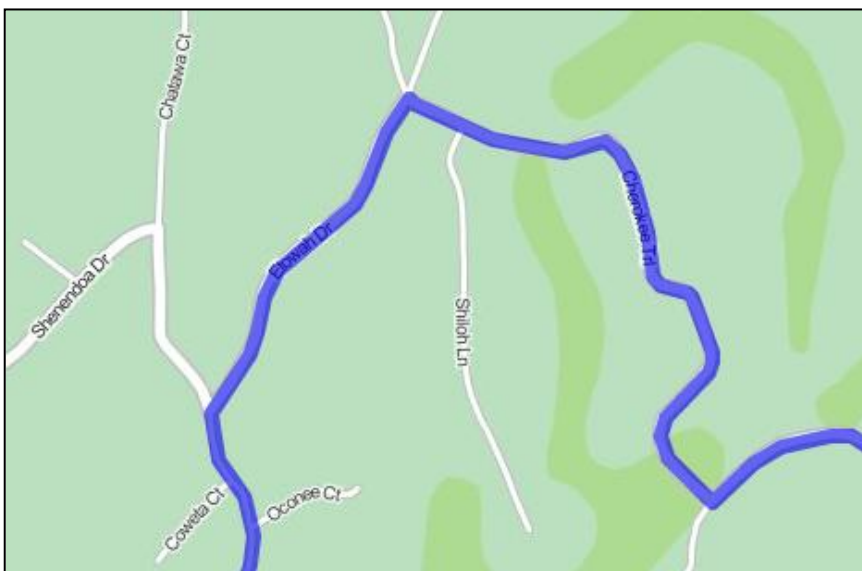

Whitepath Golf Course Pro-Shop

1156 Shenendoa Dr., Ellijay, GA 30540

(706) 636-3080

From Ellijay

1. From the intersection of GA Hwy 52 and Highway 515 N/US-76 E in Ellijay, go north on Highway 515-N/ U S-76 E for 5 miles.

2. Turn left onto Whitepath Rd. and go 1.6 miles.

3. Turn left onto Cherokee Dr. and go 0.8 mile.

4. Turn right onto Cherokee Trail and go 0.4 mile.

5. Take the 2nd left onto Etowah Dr. and go 0.3 mile.

6. Turn slight left onto Shenandoa Dr. and go 0.8 mile.