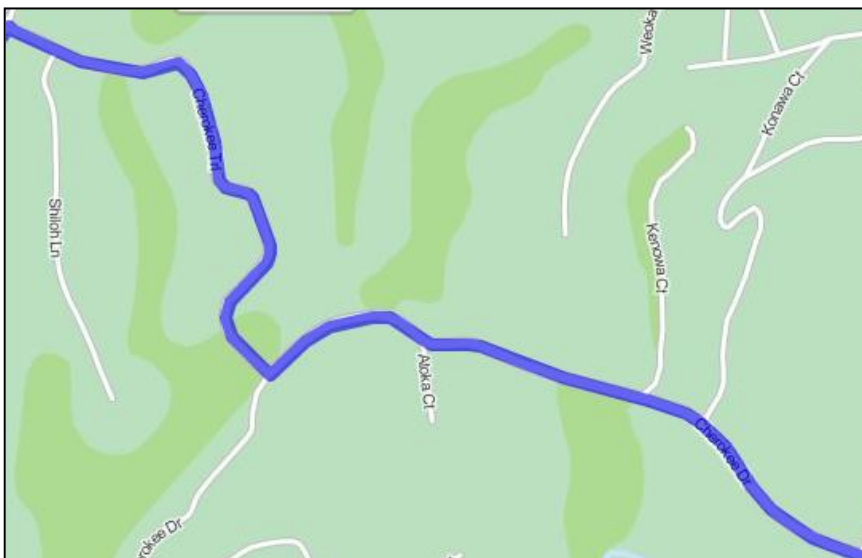

Whitepath Golf Course Pro-Shop

1156 Shenendoa Dr., Ellijay, GA 30540

(706) 636-3080

From Ellijay

1. From the intersection of GA Hwy 52 and Highway 515 N/US-76 E in Ellijay, go north on Highway 515-N/ U S-76 E for 5 miles.

2. Turn left onto Whitepath Rd. and go 1.6 miles.

3. Turn left onto Cherokee Dr. and go 0.8 mile.

4. Turn right onto Cherokee Trail and go 0.4 mile.

5. Take the 2nd left onto Etowah Dr. and go 0.3 mile.

6. Turn slight left onto Shenandoa Dr. and go 0.8 mile.

7. The Pro Shop will be on the right.