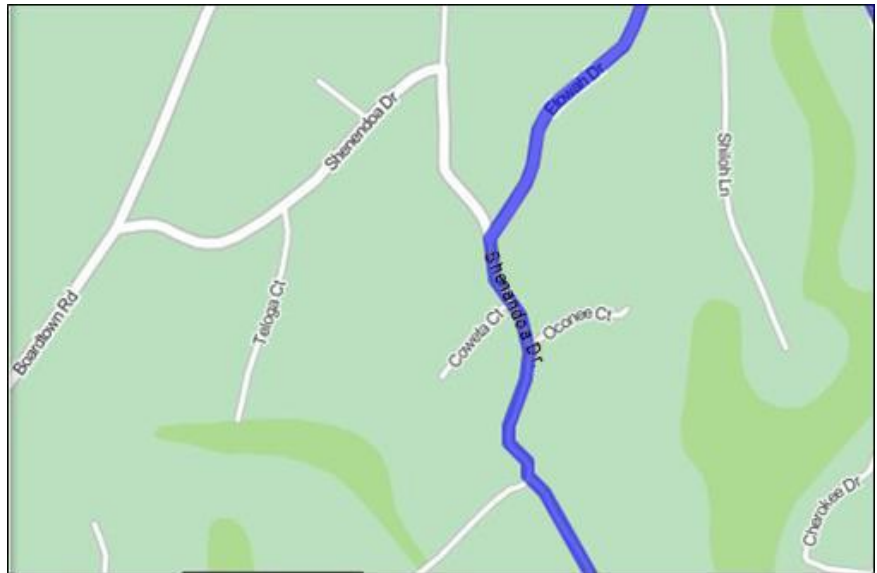

Whitepath Golf Course Pro-Shop

1156 Shenendoa Dr., Ellijay, GA 30540

(706) 636-3080

From Ellijay

1. From the intersection of GA Hwy 52 and Highway 515 N/US-76 E in Ellijay, go north on Highway 515-N/ U S-76 E for 5 miles.

2. Turn left onto Whitepath Rd. and go 1.6 miles.

3. Turn left onto Cherokee Dr. and go 0.8 mile.

4. Turn right onto Cherokee Trail and go 0.4 mile.

5. Take the 2nd left onto Etowah Dr. and go 0.3 mile.

6. Turn slight left onto Shenandoa Dr. and go 0.8 mile.