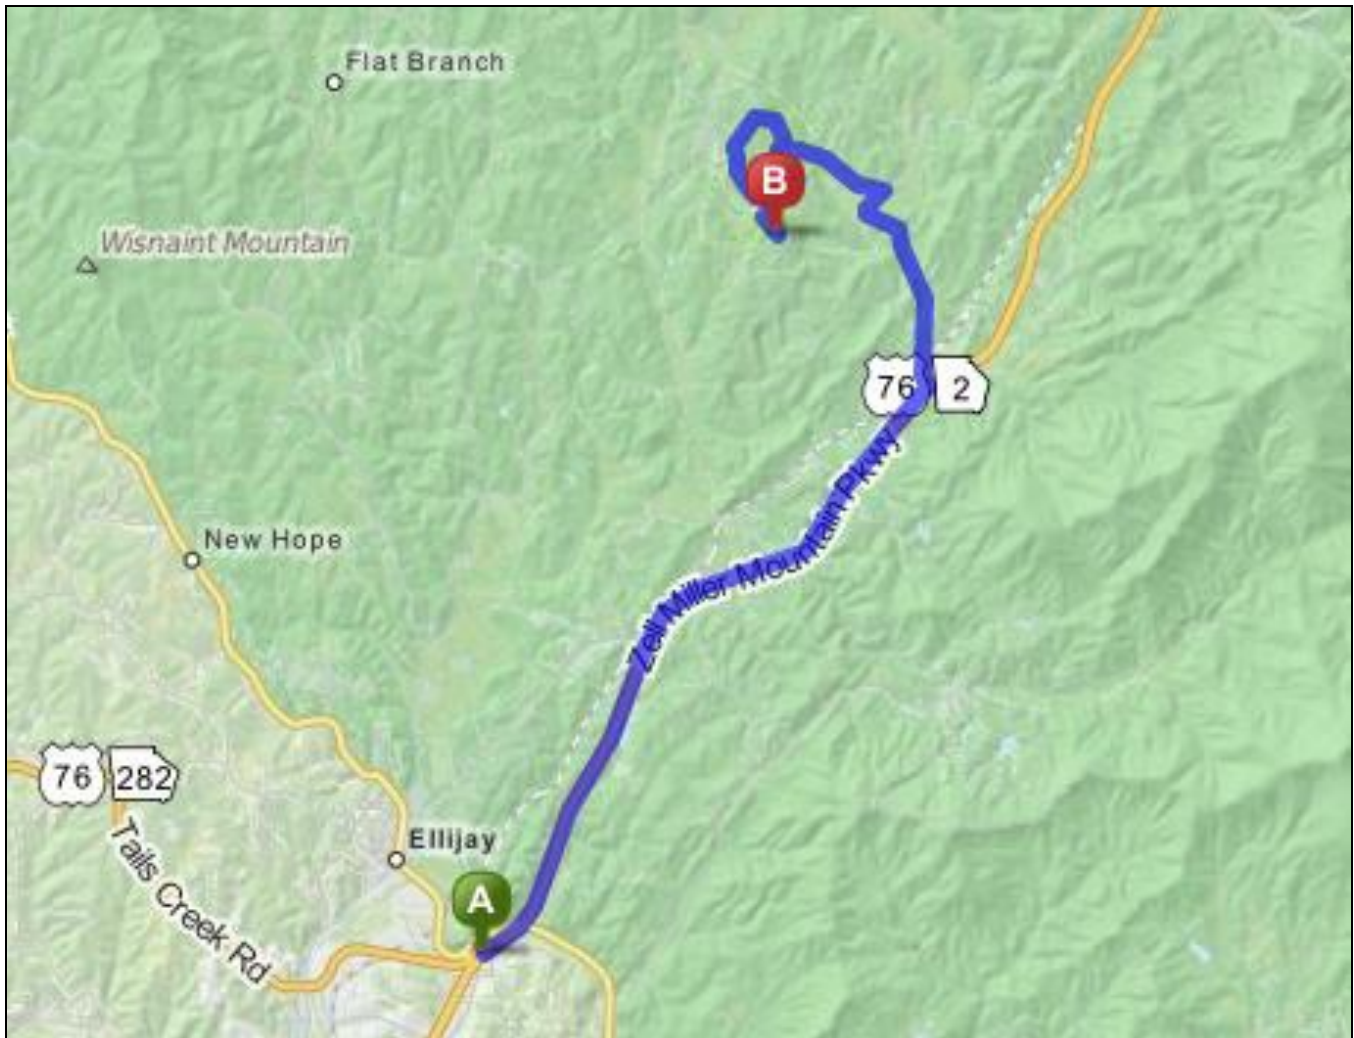

Whitepath Golf Course Pro-Shop

1156 Shenendoa Dr., Ellijay, GA 30540

(706) 636-3080

From Ellijay

1. From the intersection of GA Hwy 52 and Highway 515 N/US-76 E in Ellijay, go north on Highway 515-N/ U S-76 E for 5 miles.

2. Turn left onto Whitepath Rd. and go 1.6 miles.

3. Turn left onto Cherokee Dr. and go 0.8 mile.

4. Turn right onto Cherokee Trail and go 0.4 mile.

5. Take the 2nd left onto Etowah Dr. and go 0.3 mile.

6. Turn slight left onto Shenandoa Dr. and go 0.8 mile.

7. The Pro Shop will be on the right.