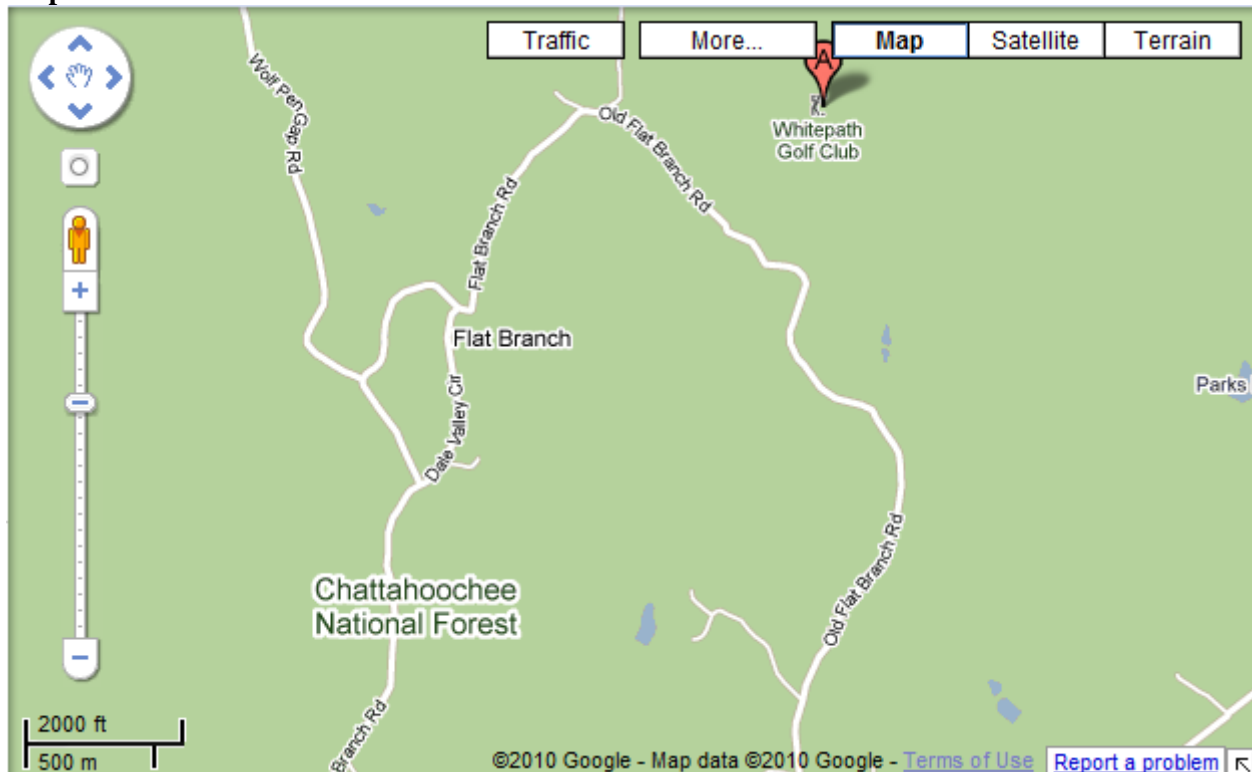

Map and Directions for Whitepath Lodge (north of Ellijay)

Map 1:

Map 2

Directions from Ellijay:

North on Highway US76/GA515 north of Ellijay.
Turn LEFT onto Whitepath Rd at mile post 15 (Blue Ridge Auto Auction).
Proceed 1.5 miles to a LEFT on Cherokee Dr.
Proceed about 1.0 miles to the Lodge on the LEFT.