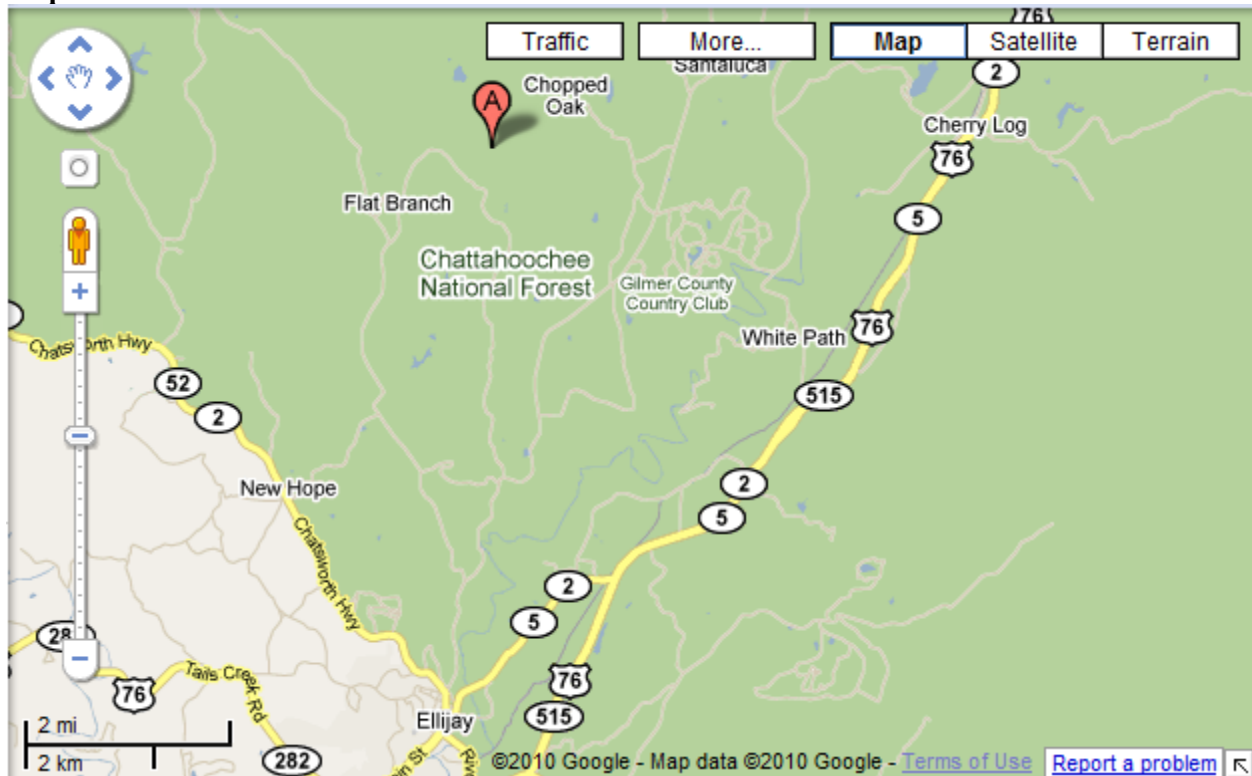

Map and Directions for Whitepath Lodge (north of Ellijay)

Map 1:

Map 2

Directions from Ellijay:

North on Highway US76/GA515 north of Ellijay.
Turn LEFT onto Whitepath Rd at mile post 15 (Blue Ridge Auto Auction).
Proceed 1.5 miles to a LEFT on Cherokee Dr.
Proceed about 1.0 miles to the Lodge on the LEFT.